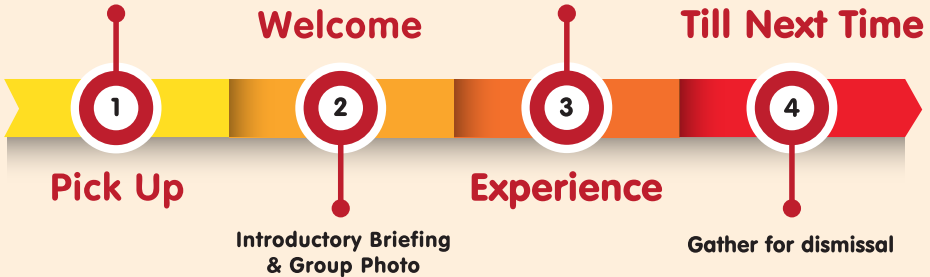

# SCHOOL VISIT PACKAGES

**EXPLORE (2 HRS) | \$20 PER STUDENT**

For every 5 students, 1 adult enters free  
Additional adult/teacher @ \$15 nett per pax  
Comes with Souvenir for each student

## PROGRAM FLOW

Learning Pilot welcomes  
students at pick-up point

Explore and  
discover with us

Email us at  
[learn@kiztopia.com](mailto:learn@kiztopia.com)  
to find out more,  
or scan to book  
your visit now!