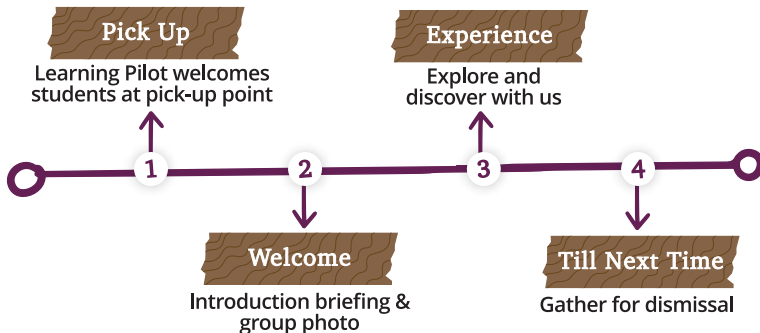

Program Flow

All prices inclusive of prevailing GST. Information updated as of Feb 2025.
Management reserves the rights to make any changes.

Kiztopia™ , Jumptopia™ & © 2025 Kids Element Edutainment Pte Ltd. All rights reserved.