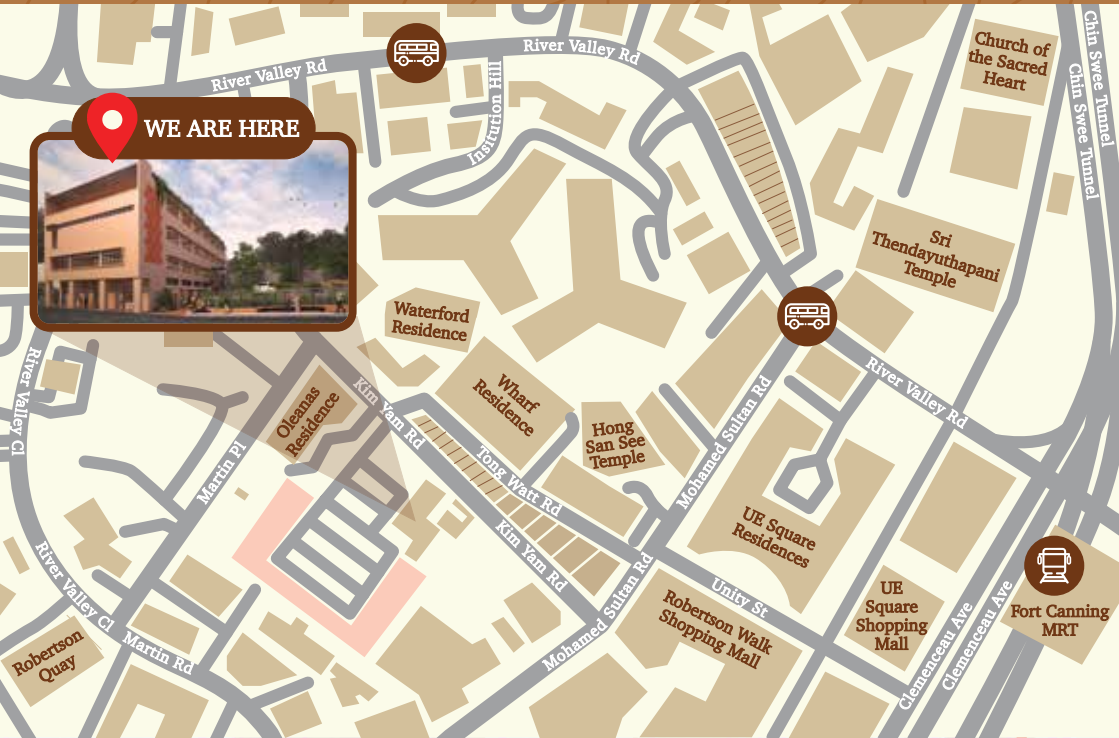

# Locate Us

**Address: 58 Kim Yam Road, New Bahru,  
#04-01, Singapore 239359**

## MRT

Fort Canning (11 mins walk)  
Great World (14 mins walk)  
Somerset (18mins walk)