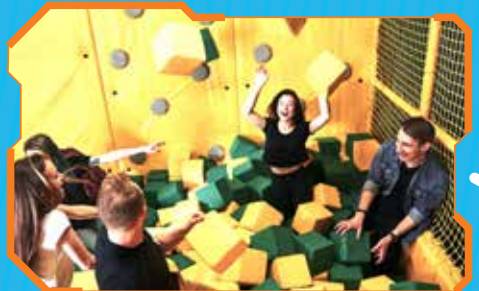

LET THE EXCITEMENT BEGIN!

PLAY

Featuring sporty concepts tailored to challenge and inspire, SkyPark promises an all-encompassing adventure for kids and families of all ages!

BIRTHDAY PARTY

Transform your party from average to epic with high-energy action and seamless planning by our team. Let us handle the game strategy while you gear up for an unforgettable time with your squad!

SCHOOL VISIT

Kickstart your learning journey with us! We instill life lessons and sports passion through engaging play. Whether it's exploring independently or custom activities, our team is here to make it happen.

CORPORATE / GROUP EVENT

Prepare for an unforgettable, high-energy experience at SkyPark. With thrilling play concepts and interactive sports activities, it's the perfect venue for social and corporate gatherings.