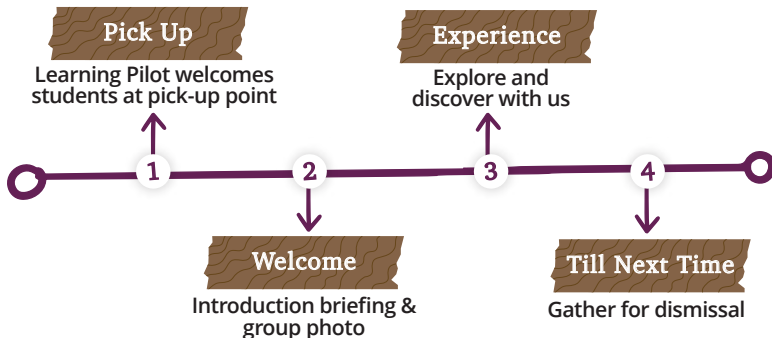

Program Flow

All prices inclusive of prevailing GST.
Information updated as of May 2024.

Management reserves the rights to make any changes.

Kiztopia™, Jumptopia™ & © 2024 Kids Element Edutainment Pte Ltd. All rights reserved.