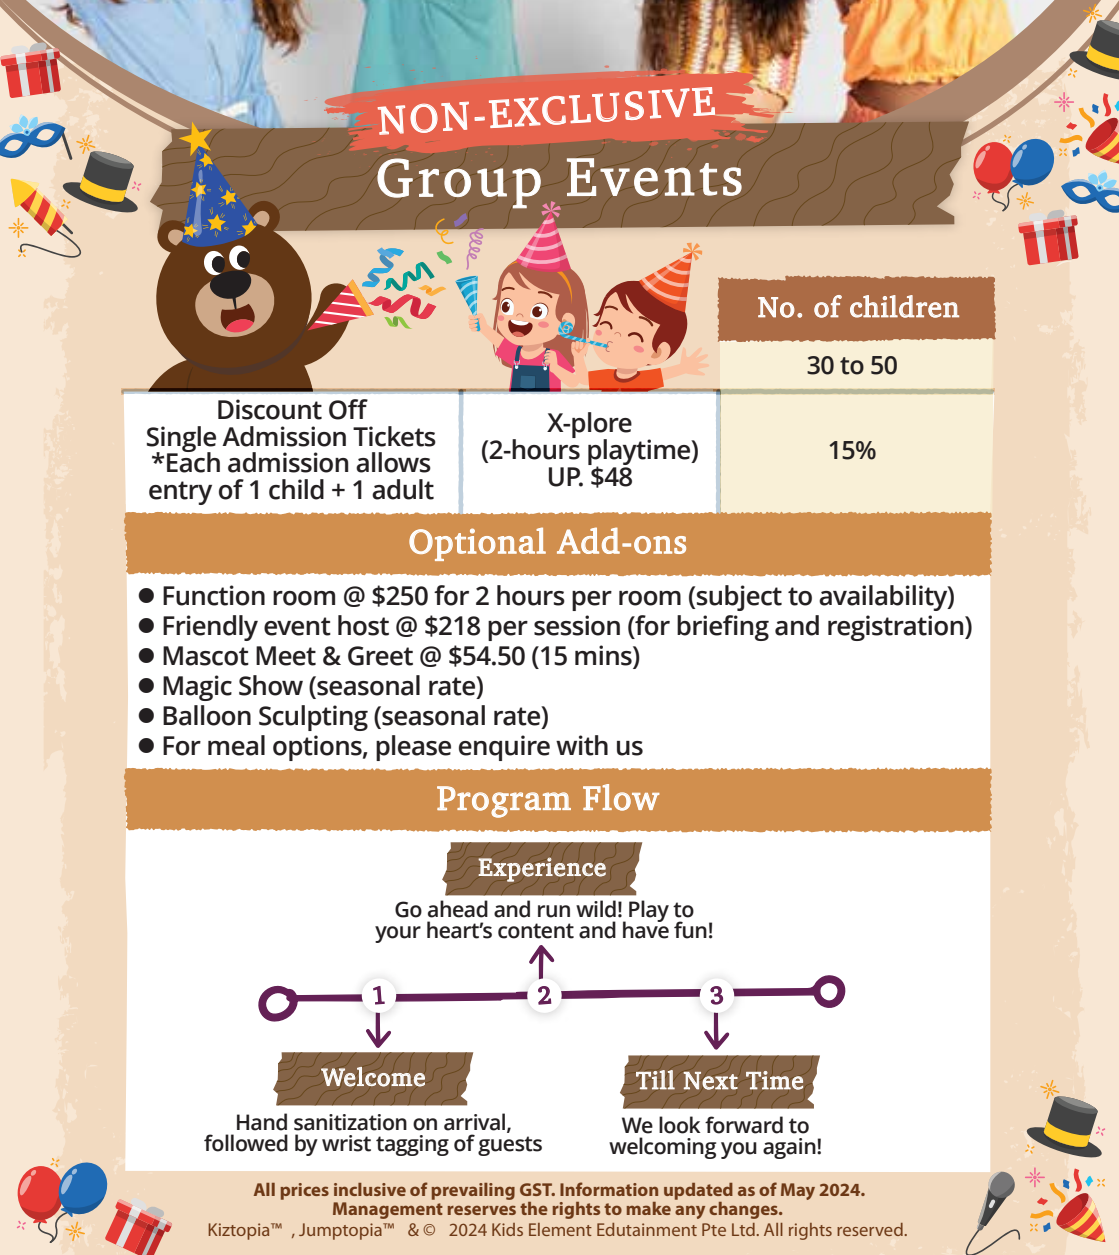

NON-EXCLUSIVE Group Events

		No. of children
		30 to 50
Discount Off Single Admission Tickets *Each admission allows entry of 1 child + 1 adult	X-plore (2-hours playtime) UP. \$48	15%

Optional Add-ons

- Function room @ \$250 for 2 hours per room (subject to availability)
- Friendly event host @ \$218 per session (for briefing and registration)
- Mascot Meet & Greet @ \$54.50 (15 mins)
- Magic Show (seasonal rate)
- Balloon Sculpting (seasonal rate)
- For meal options, please enquire with us

Program Flow

All prices inclusive of prevailing GST. Information updated as of May 2024. Management reserves the rights to make any changes.

EXCLUSIVE Group Events

**3HRS
USE OF
VENUE***
*Up to
200pax

Have a memorable & wholesome social event with us!

Exclude Food

	Weekday	Weekend
180 pax	\$6,300	\$7,000
Additional pax	\$28.50	\$32.50

Program Flow

Package includes:

- Park buy-out for 3 hours
- Usage of function room for 2 hours
- Dedicated host for announcements & themed activities
- Meet & Greet with Kiztopia Friends (20 mins)
- Magic Show (30 mins) / Roving Balloon Sculpting (30 mins)

Surcharges:

- \$200 for engaging own caterer
- \$100 cleaning fee

Optional add-ons:

- Popcorn Booth (seasonal rate)
- Balloon Sculpting (seasonal rate)

Scan Here to
book your visit now!

Prices are subjected to prevailing GST. Information updated as of May 2024.
Management reserves the rights to make any changes.