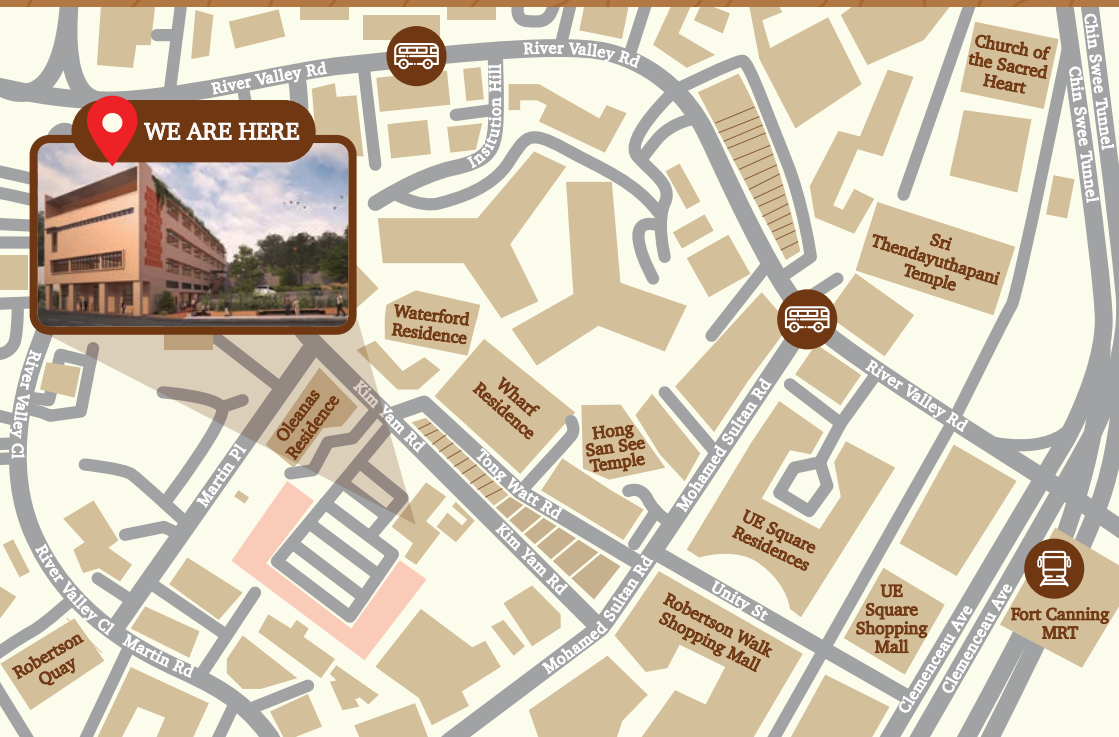

Images used are for illustration purpose only.

Kiztopia™, Jumptopia™ & © 2024 Kids Element Edutainment Pte Ltd. All rights reserved.

Locate Us

**Address: 58 Kim Yam Road, New Bahru,
#04-01, Singapore 239359**

NEAREST DROP-OFF POINT

Centre of Block 46

CAR

Parking available onsite
Limited lots along Kim Yam Road
and Mohamed Sultan Road

Opening Hours

Sunday to Thursday:
10am to 8pm
Friday, Saturday & PH:
10am to 9pm