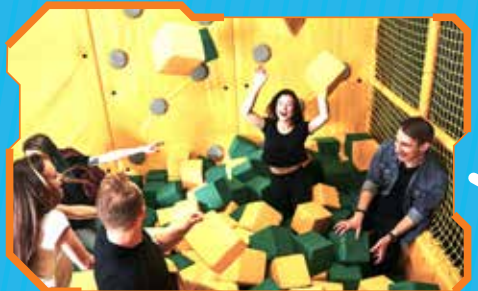

LET THE EXCITEMENT BEGIN!

PLAY

Featuring sporty concepts tailored to challenge and inspire, SkyPark promises an all-encompassing adventure for kids and families of all ages!

BIRTHDAY PARTY

Transform your party from average to epic with high-energy action and seamless planning by our team. Let us handle the game strategy while you gear up for an unforgettable time with your squad!

SCHOOL VISIT

Kickstart your learning journey with us! We instill life lessons and sports passion through engaging play. Whether it's exploring independently or custom activities, our team is here to make it happen.

CORPORATE / GROUP EVENT

Prepare for an unforgettable, high-energy experience at SkyPark. With thrilling play concepts and interactive sports activities, it's the perfect venue for social and corporate gatherings.