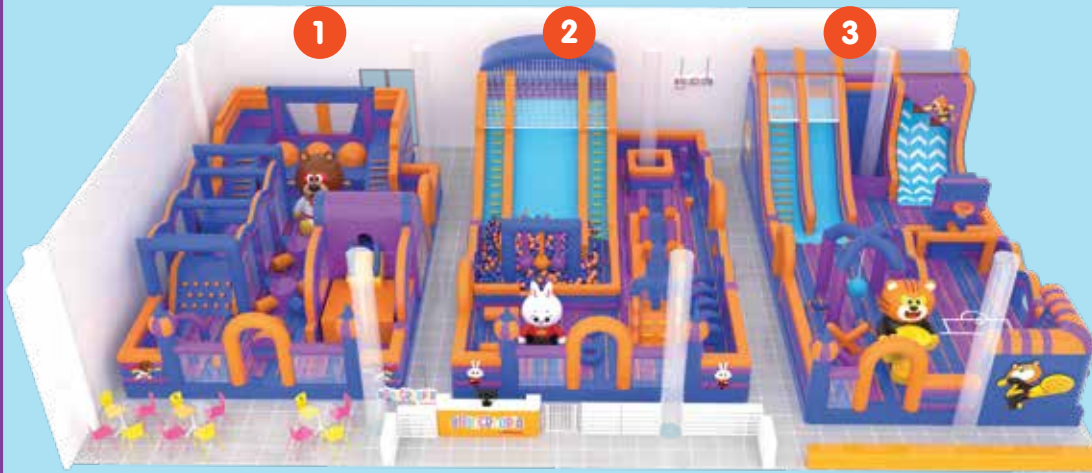

Bouncetopia

by **Kiztopia**

 SAFRA Choa Chu Kang, #01-04

Calling all Superheroes! Gather your squad around and be ready to conquer the world! Showcase superhuman strength and balancing powers to tackle and ace through obstacle courses, high-speed slides, climbing wall, parkour features and even a bouncy basketball court! Free your imagination and be the hero to save the day!

Admission Price		
	1-hour play	2-hours play
Child	\$17.80	\$23.80
Adult	\$12	
10x Multi-Pass (1 Adult and 1 Child)	\$228 SAVE 23%! 	\$288 SAVE 20%!

*Baby below 12 months old can enter for free with paying adult.

Walk-ins are welcome, subject to capacity availability.

Kiztopia Friends Castles

1 Bell's Combat

Learn the ropes from the best! Leave it to Bell to teach you self-defence and attacking skills at the training grounds!

2 Raby's Track

Dream of being the fastest superhero? Race your teammates to the top of the slide and see who goes down faster!

3 Tiger's Gym

Superheroes are strong and powerful! Hit the gym to build up muscles with workouts like the parkour wall, basketball and ball swing!