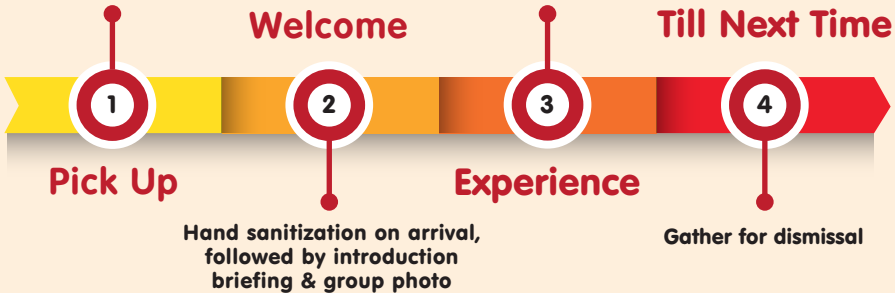

SCHOOL VISIT PACKAGE

EXPLORE (2 HRS) | \$20 PER STUDENT

Price per adult/teacher @ \$15 per pax
Comes with Souvenir for each student.

OPTIONAL ADD-ONS:

- ▶ Meet & Greet
- ▶ Balloon Show (Seasonal Rate)
- ▶ Magic Show (Seasonal Rate)

PROGRAM FLOW

Learning Pilot welcomes students at pick-up point

Explore and discover with us

Email us at learn@kiztopia.com to find out more, or scan to book your visit now!

*Prices are inclusive of GST

*Information updated as of October 2023. Management reserves the rights to make any changes without prior notice.
Kiztopia™, Jumptopia™ & © 2023 Kids Element Edutainment Pte Ltd. All rights reserved.