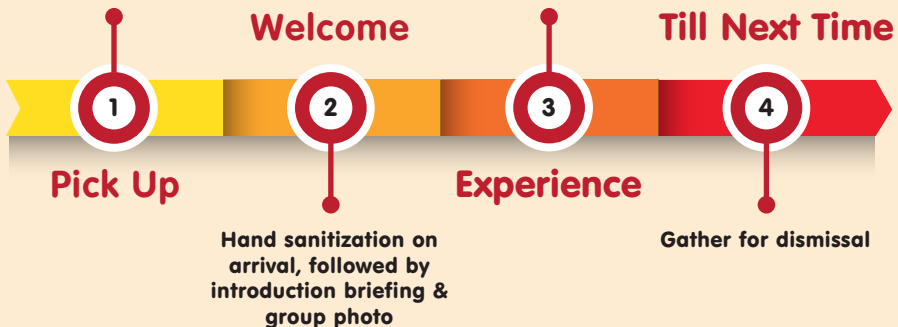

MARINA SQUARE

SCHOOL VISIT PACKAGES

	Explore	Explore & Energise	Discover	Discover & Energise
Total Duration (Inclusive of playtime)	2 hours	2 hours	3 hours	3 hours
Learning Pilot	✓	✓	✓	✓
Souvenir for each student	✓	✓	✓	✓
Engaging Activity (Choose 1 out of 4) OR Kids Energiser Meal		✓		✓
Price per student	\$22	\$31	\$26	\$35

For every 5 students, 1 adult enters free. Additional adult/teacher @ \$12 nett per pax.

PROGRAM FLOW

Learning Pilot welcomes students at pick-up point

Explore, Discover & Energise base on package selected